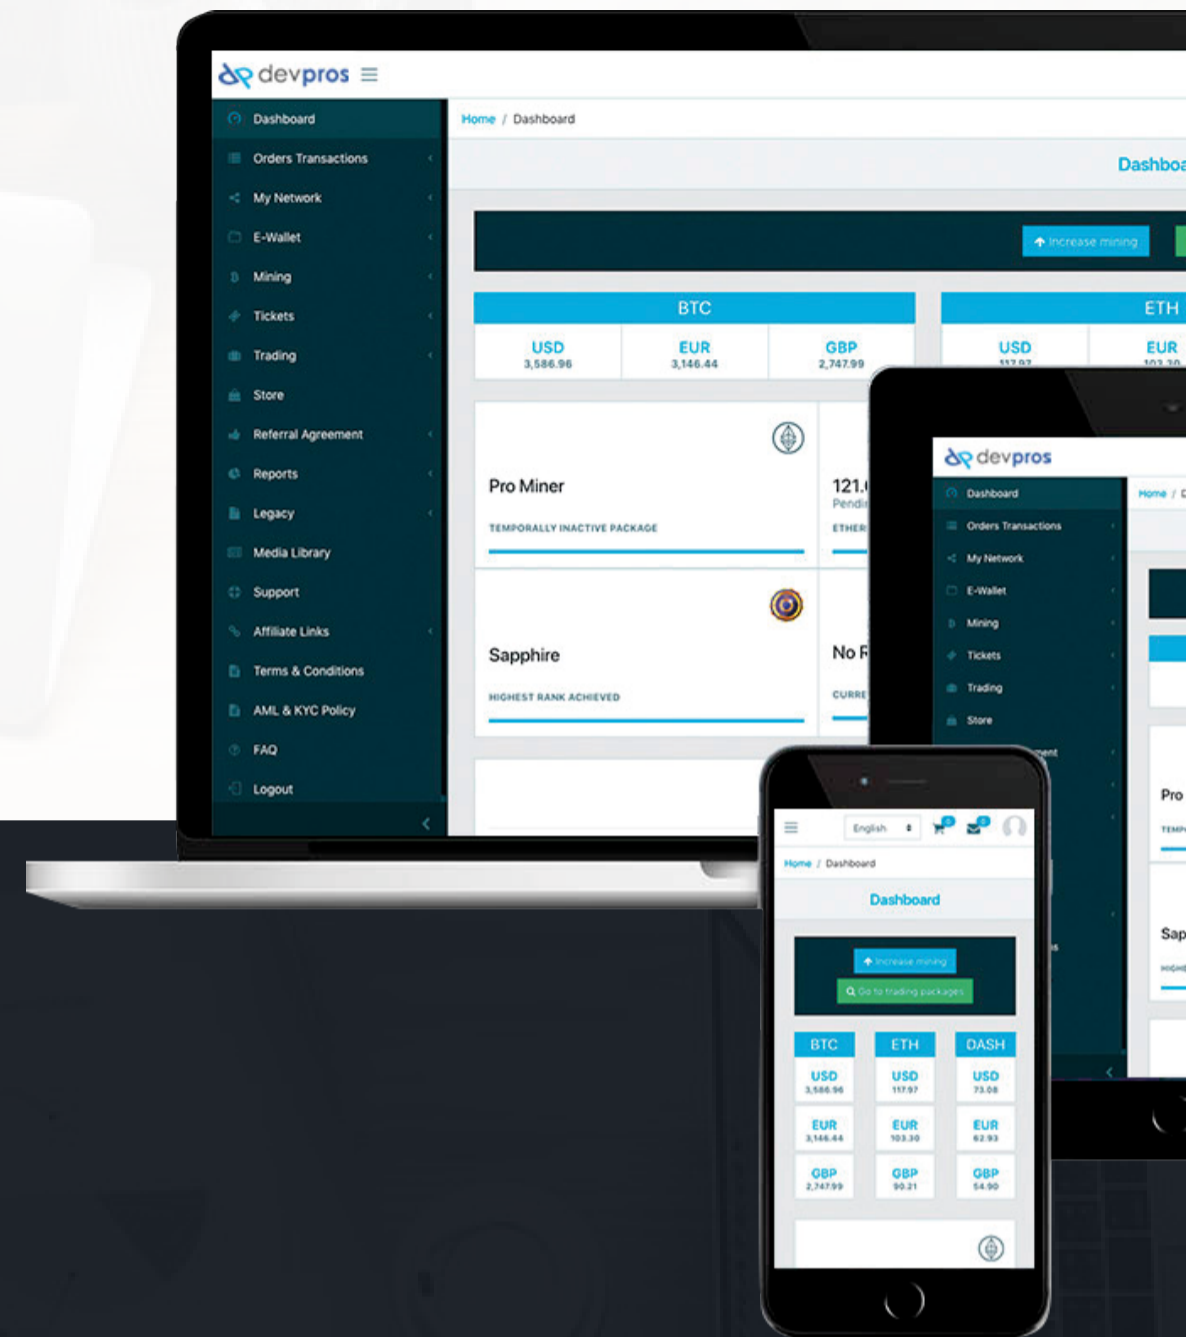

Devpros Pricing

We fit your needs

Advanced Platform

100 Features Included From Different Categories

Design & Website

Technology

Backoffice

Compensation Plan