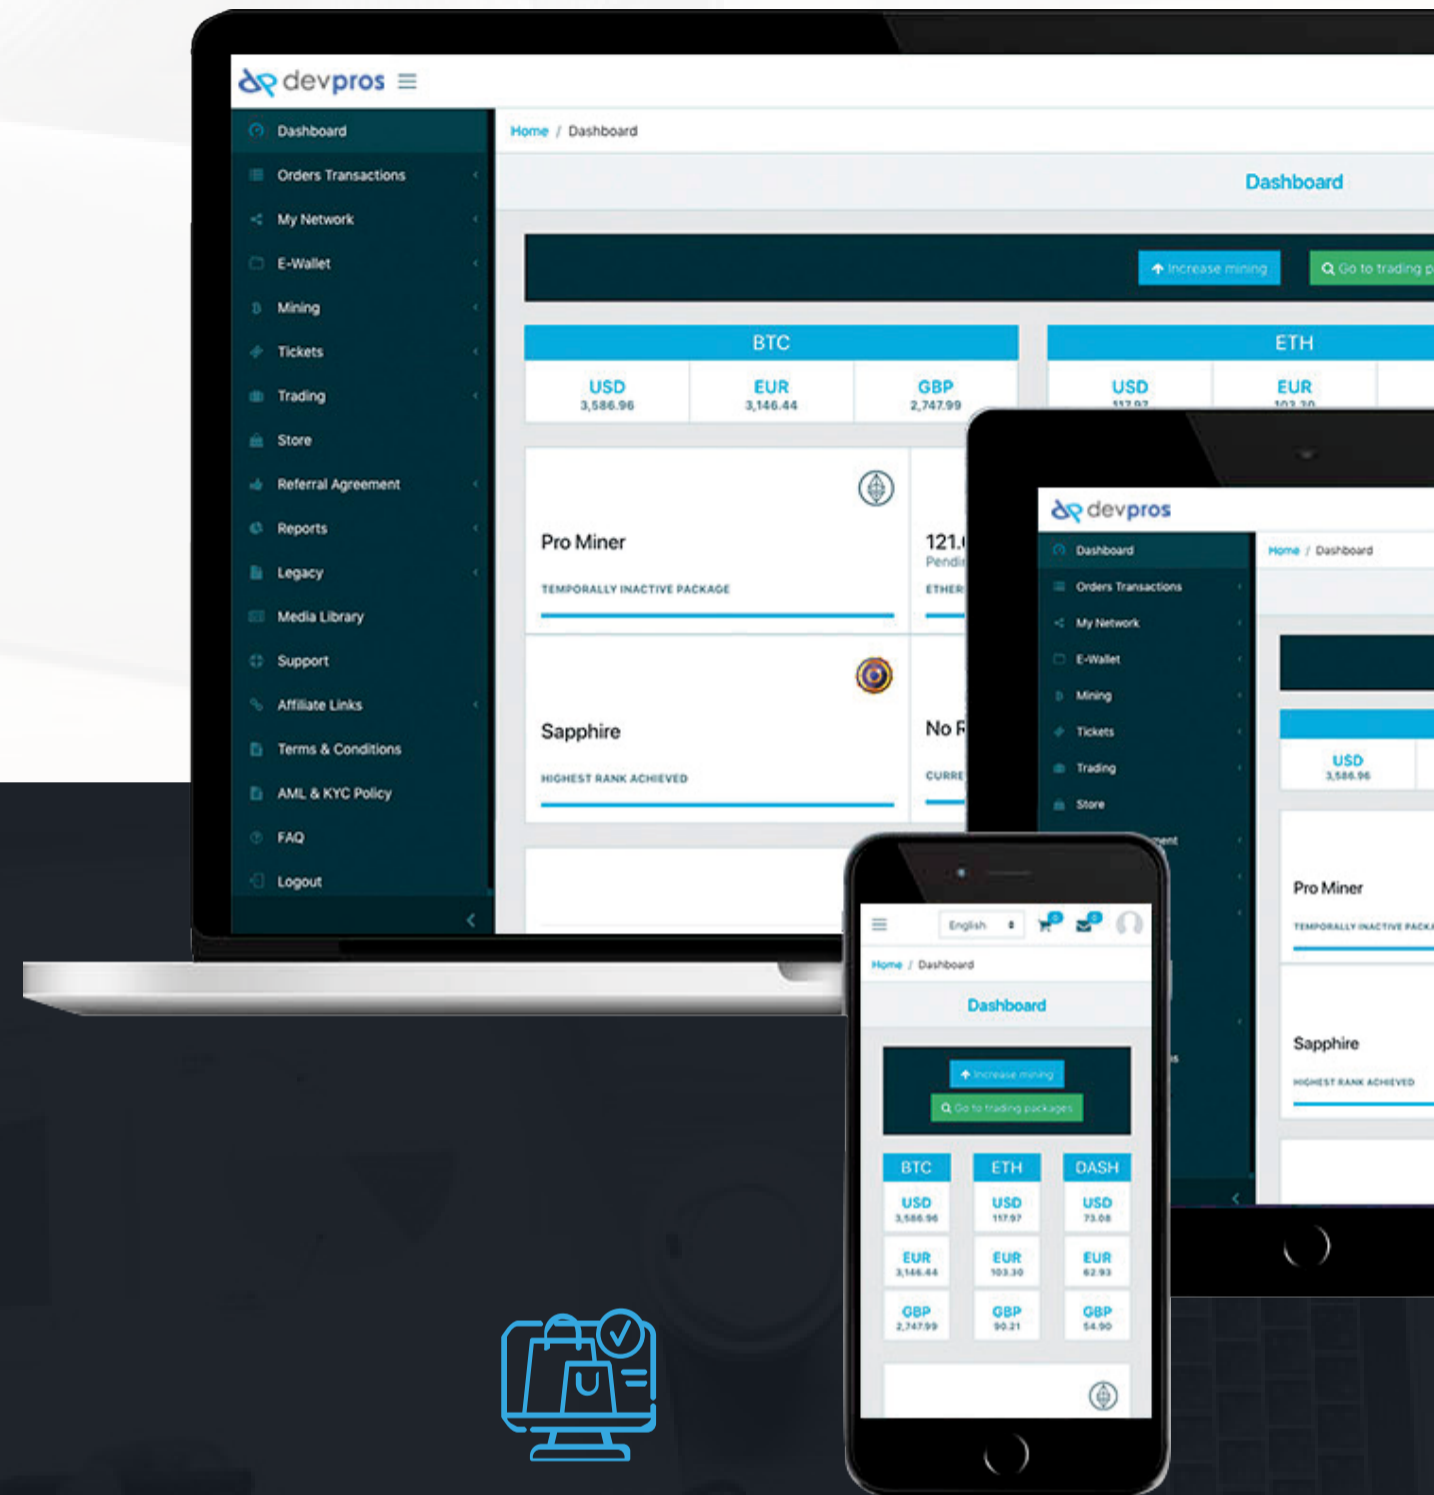

Devpros Pricing

We fit your needs

Standard Platform

Basic Features Included

Limited platform support line with hourly rate of \$90

Basic, Simplified, Color-Scheme Design

Utilization of a binary commission engine with up to 5 bonuses

E-commerce

Support for up to 5 SKUs, for one country of choice, and one currency of choice

Generate basic sales reports

1 Superuser and 1 Corporate user

Basic payout method

Access to 1 Payment processor

Limited tech support